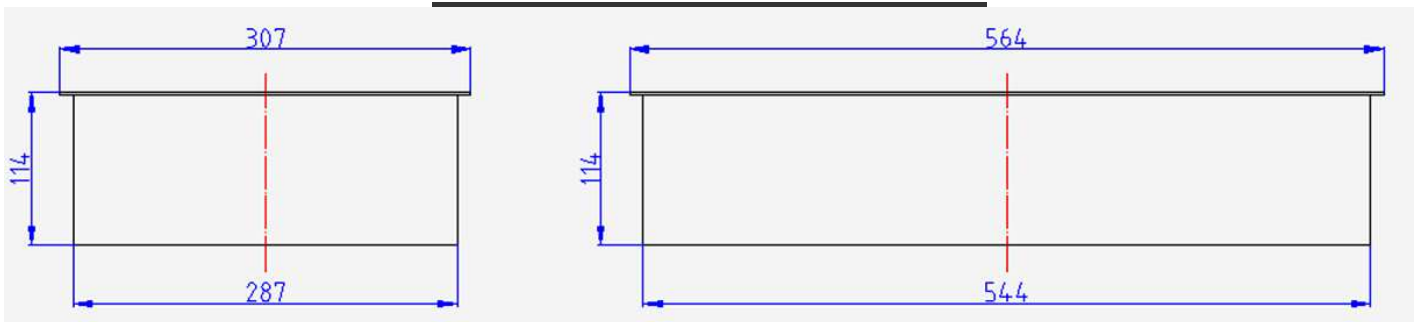

kaliFlame

www.kaliflame.com

Double Burner

Double Burner Holder

Double Burner Dimensions

H 105mm x W 540mm x D 283mm

Double Burner Holder Dimensions

H 114mm x W 564mm x D 307mm

Recommended Hole Dimensions To Fit In

H 125mm x W 552mm x D 295mm

Fuel Capacity

10 Litre

Approx. Weight

12 Kg

Material

Stainless Steel