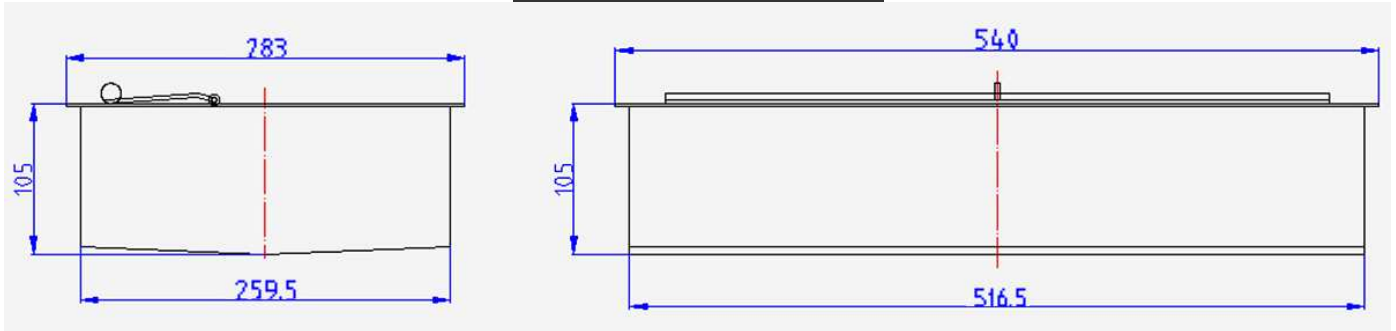

kaliFlame

www.kaliflame.com

Double Burner

Double Burner Holder

Double Burner Dimensions

H 105mm x W 540mm x D 283mm

Double Burner Holder Dimensions

H 114mm x W 564mm x D 307mm

Recommended Hole Dimensions To Fit In

H 125mm x W 552mm x D 295mm

Fuel Capacity

10 Litre

Approx. Weight

12 Kg

Material

Stainless Steel